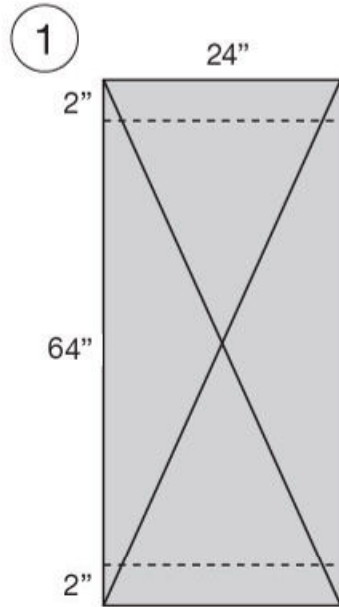

# H-Banner Stand

# INSTRUCTIONS

Front View

Cut out

No tools required. Easy set up in minutes.

Viewable area: 63" x 24"  
Banner size: 67" x 24"

2" should be added to the top and bottom for a secure hold.

Fold here

Zoom