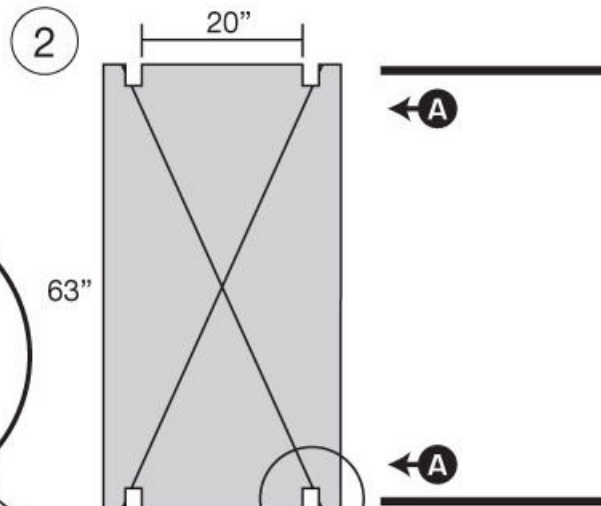

# INSTRUCTIONS

Front View

Cut out

No tools required. Easy set up in minutes.

Viewable area: 63" x 24"  
Banner size: 67" x 24"

2" should be added to the top and bottom for a secure hold.

Fold here

Zoom