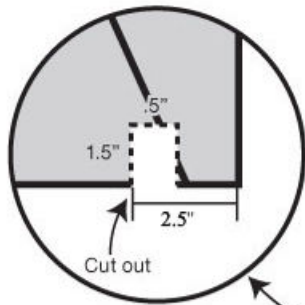

# INSTRUCTIONS

Front View

Cut out

No tools required. Easy set up in minutes.

Viewable area: 63" x 24"  
Banner size: 67" x 24"

2" should be added to the top and bottom for a secure hold.

Fold here

Zoom